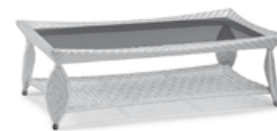

Coffee Table

122 x 62 x 38cm