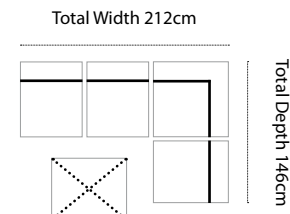

Arm Chair

Corner Unit

Centre Unit

Ottoman

Coffee Table *Ottoman Base + Glass*

Side Table

Palermo V2