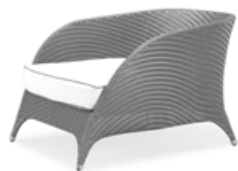

PLAYA COLLECTION - pg.81

Lounge Arm Chair

81 x 109 x 66 x 35cm