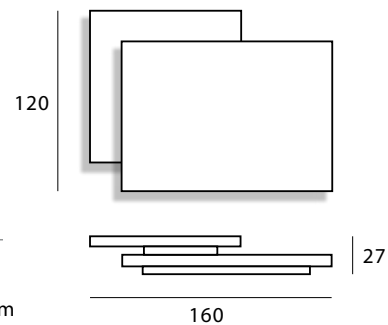

## PLATFORM - pg.75

**Dining Arm Chair**

59 x 64 x 87 x 44cm

**Dining Side Chair**

48 x 63 x 87 x 44cm

**Total Space**

400 x 280 x 67 x 34cm

**Coffee Table****Combination "A" Lounge Suite**