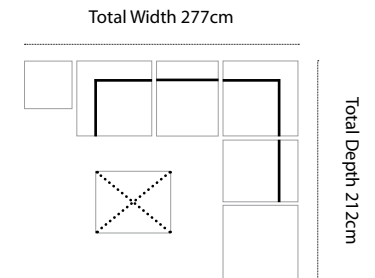

Arm Chair

Corner Unit

Centre Unit

Ottoman

Coffee Table *Ottoman Base + Glass*

Side Table

Palermo V2