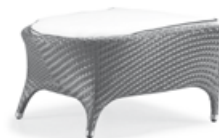

Foot Stool

74 x 67 x 38cm