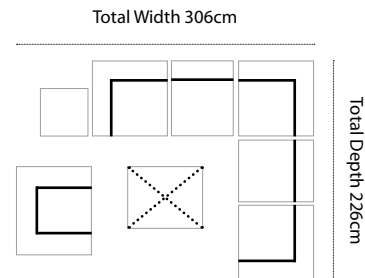

Arm Chair

Corner Unit

Centre Unit

Ottoman

Coffee Table *Ottoman Base + Glass*

Side Table

Palermo V2