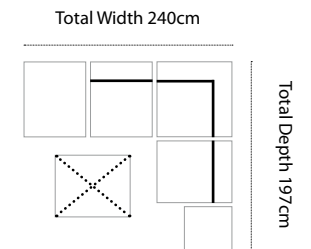

Arm Chair

Corner Unit

Centre Unit

Ottoman

Coffee Table *Ottoman Base + Glass*

Side Table

Palermo V2