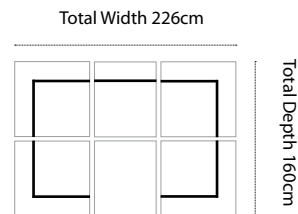

Arm Chair

Corner Unit

Centre Unit

Ottoman

Coffee Table *Ottoman Base + Glass*

Side Table

Palermo V2