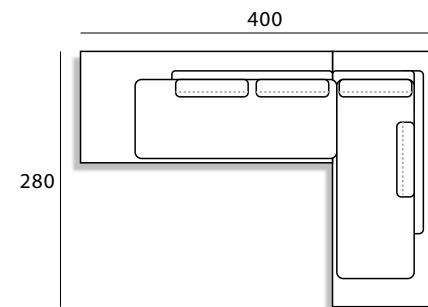

## PLATFORM - pg.75

**Dining Arm Chair**

59 x 64 x 87 x 44cm

**Dining Side Chair**

48 x 63 x 87 x 44cm

**Total Space**

400 x 280 x 67 x 34cm

**Coffee Table****Combination "A" Lounge Suite**