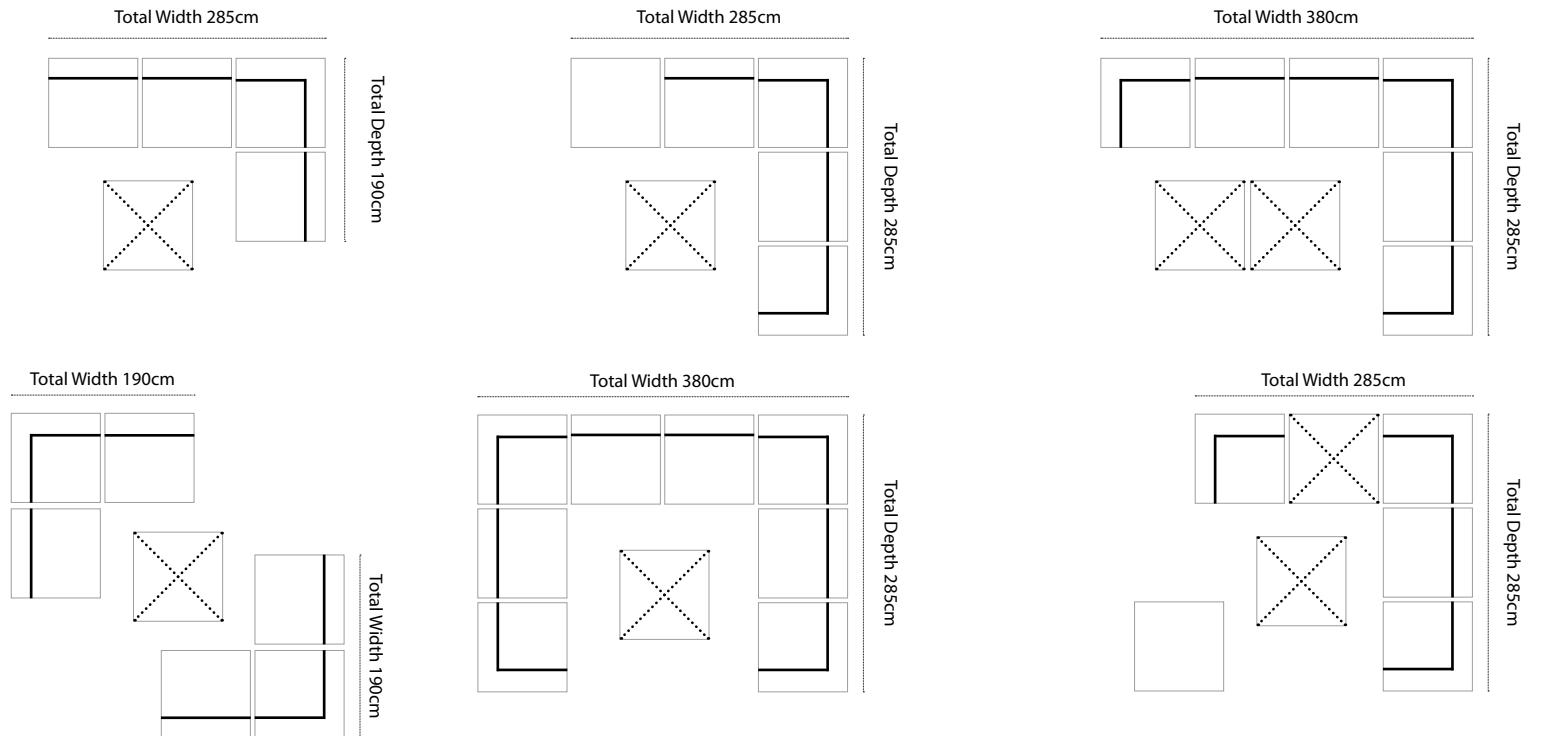

MODENA MODULAR UNIT

Make any shape lounge, huge day beds, endless sofas and more with the Modena modular collection. Below are just a few of the popular examples we have been supplying our customers.