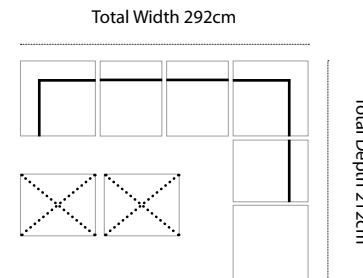

Arm Chair

Corner Unit

Centre Unit

Ottoman

Coffee Table *Ottoman Base + Glass*

Side Table

Palermo V2