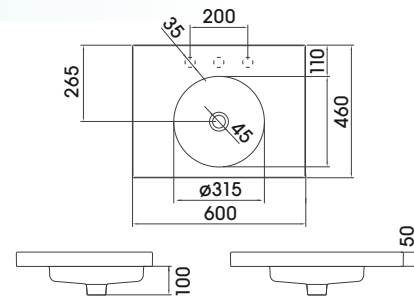

*Choose top or left mount for tap ledge

L870 RECTANGULAR DROP-IN BASIN WITH TAP LEDGE

L50 ROUND DROP-IN BASIN

L1056 SQUARE SEMI DROP-IN BASIN

L1170 RECTANGULAR DROP-IN BASIN WITH TAP LEDGE

L65 OVAL DROP-IN BASIN

L1271 ROUND DROP-IN BASIN

L700 SQUARE DROP-IN BASIN

L64 OVAL DROP-IN BASIN WITH TAP LEDGE

L1070 RECTANGULAR DROP-IN BASIN

L103 SQUARE DROP-IN BASIN WITH TAP LEDGE

L90 ROUND SEMI DROP-IN OR ON-TOP BASIN WITH TAP LEDGE