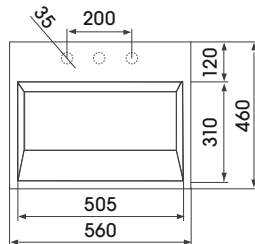

wall hung basins

L75C

L74C & L75C

L71C

L69 / C69 OVAL BASIN / SEMI PEDESTAL

L71C / L71S BASIN WITH TAP LEDGE & TOWEL RAIL / BASIN WITH TAP LEDGE

L73S SQUARE BASIN WITH TAP LEDGE

L74C/L75C SINGLE WING MASTER BASIN WITH TAP LEDGE AND RIGHT TOWEL RAIL / LEFT TOWEL RAIL

L86S/L87S/L88S CONCEALED WASTE SLAB BASIN WITH TAP LEDGE - AVAILABLE IN 3 DIFFERENT WIDTHS

L86S

L87S

L88S

All 3 basins are identical except for their width

L100 ORGANIC SHAPE BASIN

L94S RECTANGULAR BASIN WITH TAP LEDGE