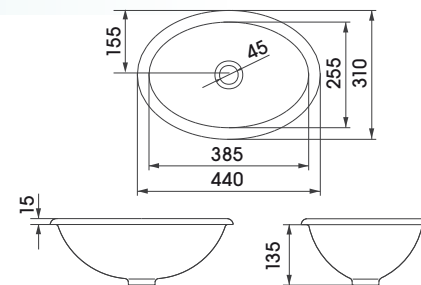

*Choose top or left mount for tap ledge

L870 RECTANGULAR DROP-IN BASIN WITH TAP LEDGE

L50 ROUND DROP-IN BASIN

L1056 SQUARE SEMI DROP-IN BASIN

L1170 RECTANGULAR DROP-IN BASIN WITH TAP LEDGE

L65 OVAL DROP-IN BASIN

L1271 ROUND DROP-IN BASIN

L700 SQUARE DROP-IN BASIN

L64 OVAL DROP-IN BASIN WITH TAP LEDGE

L1070 RECTANGULAR DROP-IN BASIN

L103 SQUARE DROP-IN BASIN WITH TAP LEDGE

L90 ROUND SEMI DROP-IN OR ON-TOP BASIN WITH TAP LEDGE