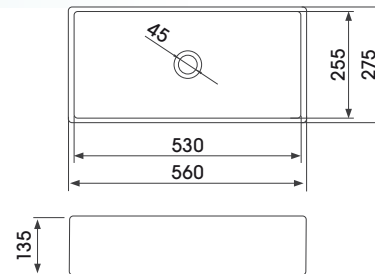

L107 RECTANGULAR ON-TOP BASIN