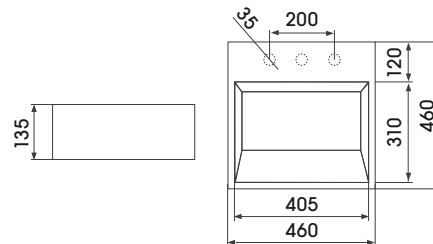

L86 ON-TOP BASIN WITH CONCEALED WASTE SLAB BASIN & TAP LEDGE