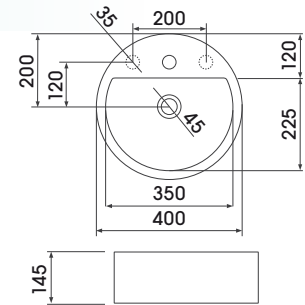

L108 SQUARE ON-TOP BASIN

L1046 SQUARE HIGH BACK ON-TOP BASIN

L7400 SQUARE ON-TOP BASIN

L904 ROUND ON-TOP BASIN WITH TAP LEDGE

L88

ON-TOP BASINS

25

deca 

wall hung basins

L75C

L74C & L75C

L71C

L69 / C69 OVAL BASIN / SEMI PEDESTAL

L71C / L71S BASIN WITH TAP LEDGE & TOWEL RAIL / BASIN WITH TAP LEDGE

L73S SQUARE BASIN WITH TAP LEDGE

L74C/L75C SINGLE WING MASTER BASIN WITH TAP LEDGE AND RIGHT TOWEL RAIL / LEFT TOWEL RAIL

L86S/L87S/L88S CONCEALED WASTE SLAB BASIN WITH TAP LEDGE - AVAILABLE IN 3 DIFFERENT WIDTHS

L86S

L87S

L88S

All 3 basins are identical except for their width

L100 ORGANIC SHAPE BASIN

L94S RECTANGULAR BASIN WITH TAP LEDGE