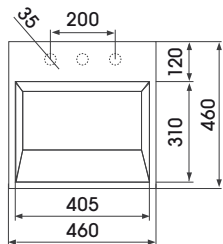

wall hung basins

L75C

L74C & L75C

L71C

L69 / C69 OVAL BASIN / SEMI PEDESTAL

L71C / L71S BASIN WITH TAP LEDGE & TOWEL RAIL / BASIN WITH TAP LEDGE

L73S SQUARE BASIN WITH TAP LEDGE

L74C/L75C SINGLE WING MASTER BASIN WITH TAP LEDGE AND RIGHT TOWEL RAIL / LEFT TOWEL RAIL

L86S/L87S/L88S CONCEALED WASTE SLAB BASIN WITH TAP LEDGE - AVAILABLE IN 3 DIFFERENT WIDTHS

L86S

L87S

L88S

All 3 basins are identical except for their width

L100 ORGANIC SHAPE BASIN

L94S RECTANGULAR BASIN WITH TAP LEDGE