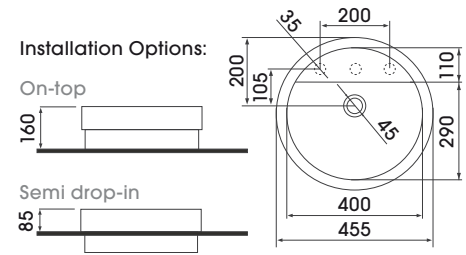

*Choose top or left mount for tap ledge

L870 RECTANGULAR DROP-IN BASIN WITH TAP LEDGE

L50 ROUND DROP-IN BASIN

L1056 SQUARE SEMI DROP-IN BASIN

L1170 RECTANGULAR DROP-IN BASIN WITH TAP LEDGE

L65 OVAL DROP-IN BASIN

L1271 ROUND DROP-IN BASIN

L700 SQUARE DROP-IN BASIN

L64 OVAL DROP-IN BASIN WITH TAP LEDGE

L1070 RECTANGULAR DROP-IN BASIN

L103 SQUARE DROP-IN BASIN WITH TAP LEDGE

L90 ROUND SEMI DROP-IN OR ON-TOP BASIN WITH TAP LEDGE