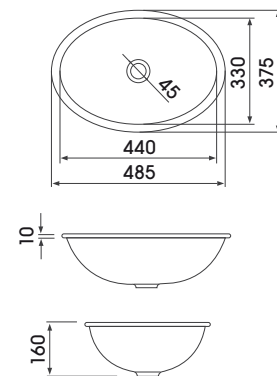

L1271 ROUND DROP-IN BASIN

L700 SQUARE DROP-IN BASIN

L64 OVAL DROP-IN BASIN WITH TAP LEDGE

L1070 RECTANGULAR DROP-IN BASIN

L103 SQUARE DROP-IN BASIN WITH TAP LEDGE

L90 ROUND SEMI DROP-IN OR ON-TOP BASIN WITH TAP LEDGE

L1272 ROUND DROP-IN BASIN WITH TAP LEDGE

L701

underslung basins

L1071

L701

L701

Simple yet striking, reflecting tranquility. Clean lines and organic curves that create the perfect harmony between function and beauty with a splash of elegance.

L41 ROUND BASIN

L37 OVAL BASIN

L56 ROUND BASIN

L59 OVAL BASIN

L1030 ROUNDED SQUARE BASIN

L701 SQUARE BASIN

L1071 RECTANGULAR BASIN

L42 ROUNDED RECTANGULAR BASIN