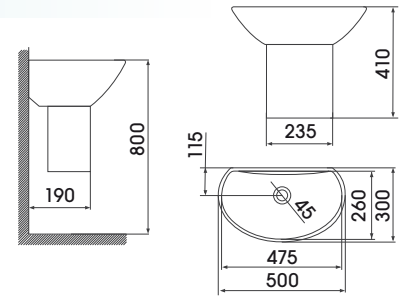

L108 SQUARE ON-TOP BASIN

L1046 SQUARE HIGH BACK ON-TOP BASIN

L7400 SQUARE ON-TOP BASIN

L904 ROUND ON-TOP BASIN WITH TAP LEDGE

L88

ON-TOP BASINS

25

deca 

wall hung basins

L75C

L74C & L75C

L71C

L69 / C69 OVAL BASIN / SEMI PEDESTAL

L71C / L71S BASIN WITH TAP LEDGE & TOWEL RAIL / BASIN WITH TAP LEDGE

L73S SQUARE BASIN WITH TAP LEDGE

L74C/L75C SINGLE WING MASTER BASIN WITH TAP LEDGE AND RIGHT TOWEL RAIL / LEFT TOWEL RAIL

L86S/L87S/L88S CONCEALED WASTE SLAB BASIN WITH TAP LEDGE - AVAILABLE IN 3 DIFFERENT WIDTHS

L86S

L87S

L88S

All 3 basins are identical except for their width

L100 ORGANIC SHAPE BASIN

L94S RECTANGULAR BASIN WITH TAP LEDGE