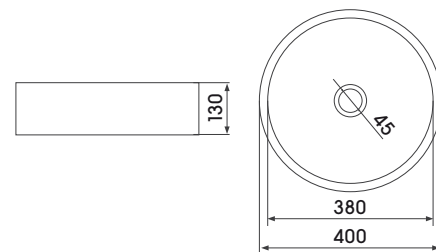

L88 ON-TOP BASIN WITH CONCEALED WASTE SLAB BASIN & TAP LEDGE

L1036 ANGLED ON-TOP ROUND BASIN

L90 ROUND ON-TOP BASIN OR SEMI DROP-IN WITH TAP LEDGE

L1037 CURVED SQUARE ON-TOP BASIN

L92 ROUND ON-TOP BASIN

L93 OVAL ON-TOP BASIN