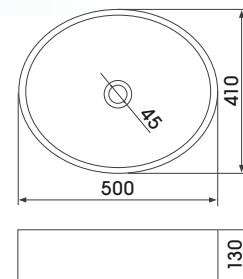

L88 ON-TOP BASIN WITH CONCEALED WASTE SLAB BASIN & TAP LEDGE

L1036 ANGLED ON-TOP ROUND BASIN

L90 ROUND ON-TOP BASIN OR SEMI DROP-IN WITH TAP LEDGE

L1037 CURVED SQUARE ON-TOP BASIN

L92 ROUND ON-TOP BASIN

L93 OVAL ON-TOP BASIN

L94 ON-TOP / SEMI DROP-IN BASIN WITH TAP LEDGE

L95 ON-TOP / SEMI DROP-IN BASIN WITH TAP LEDGE

L98 SQUARE ON-TOP / SEMI DROP-IN BASIN WITH TAP LEDGE

L102 RECTANGULAR ON-TOP BASIN WITH TAP LEDGE

L105 OVAL ON-TOP BASIN WITH TAP LEDGE