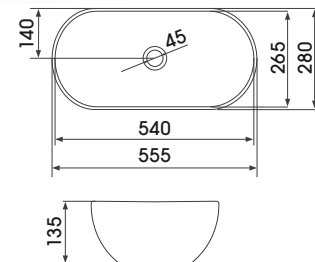

L106 OVAL ON-TOP BASIN