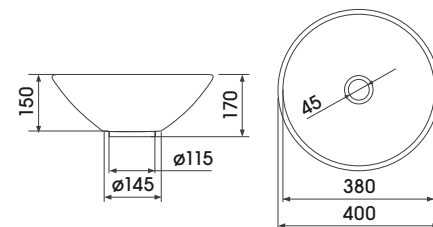

LL73 SQUARE ON-TOP BASIN WITH TAP LEDGE & OVERFLOW

L55 ROUND ON-TOP BASIN

L71 CYLINDRICAL ON-TOP BASIN WITH TAP LEDGE

L68 OVAL ON-TOP BASIN

L73 SQUARE ON-TOP BASIN WITH TAP LEDGE

L69 HALF OVAL ON-TOP BASIN