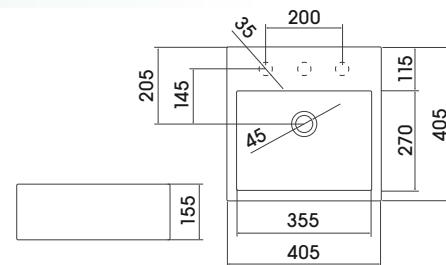

LL73 SQUARE ON-TOP BASIN WITH TAP LEDGE & OVERFLOW

L55 ROUND ON-TOP BASIN

L71 CYLINDRICAL ON-TOP BASIN WITH TAP LEDGE

L68 OVAL ON-TOP BASIN

L73 SQUARE ON-TOP BASIN WITH TAP LEDGE

L69 HALF OVAL ON-TOP BASIN