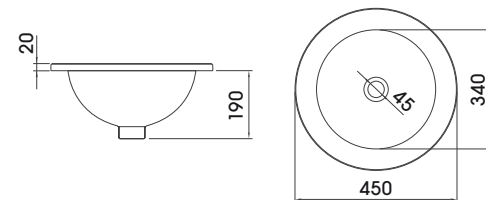

L1271 ROUND DROP-IN BASIN