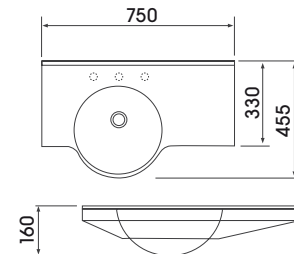

L108 SQUARE ON-TOP BASIN

L1046 SQUARE HIGH BACK ON-TOP BASIN

L7400 SQUARE ON-TOP BASIN

L904 ROUND ON-TOP BASIN WITH TAP LEDGE

L88

ON-TOP BASINS

25

deca 

wall hung basins

L75C

L74C & L75C

L71C

L69 / C69 OVAL BASIN / SEMI PEDESTAL

L71C / L71S BASIN WITH TAP LEDGE & TOWEL RAIL / BASIN WITH TAP LEDGE

L73S SQUARE BASIN WITH TAP LEDGE

L74C/L75C SINGLE WING MASTER BASIN WITH TAP LEDGE AND RIGHT TOWEL RAIL / LEFT TOWEL RAIL

L86S/L87S/L88S CONCEALED WASTE SLAB BASIN WITH TAP LEDGE - AVAILABLE IN 3 DIFFERENT WIDTHS

L86S

L87S

L88S

All 3 basins are identical except for their width

L100 ORGANIC SHAPE BASIN

L94S RECTANGULAR BASIN WITH TAP LEDGE