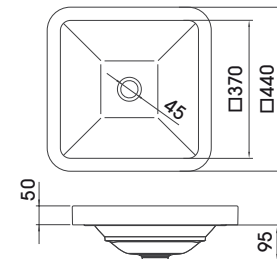

*Choose top or left mount for tap ledge

L870 RECTANGULAR DROP-IN BASIN WITH TAP LEDGE

L50 ROUND DROP-IN BASIN

L1056 SQUARE SEMI DROP-IN BASIN

L1170 RECTANGULAR DROP-IN BASIN WITH TAP LEDGE

L65 OVAL DROP-IN BASIN

L1271 ROUND DROP-IN BASIN

L700 SQUARE DROP-IN BASIN

L64 OVAL DROP-IN BASIN WITH TAP LEDGE

L1070 RECTANGULAR DROP-IN BASIN

L103 SQUARE DROP-IN BASIN WITH TAP LEDGE

L90 ROUND SEMI DROP-IN OR ON-TOP BASIN WITH TAP LEDGE