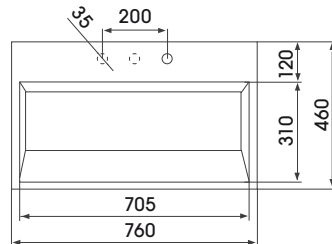

wall hung basins

L75C

L74C & L75C

L71C

L69 / C69 OVAL BASIN / SEMI PEDESTAL

L71C / L71S BASIN WITH TAP LEDGE & TOWEL RAIL / BASIN WITH TAP LEDGE

L73S SQUARE BASIN WITH TAP LEDGE

L74C/L75C SINGLE WING MASTER BASIN WITH TAP LEDGE AND RIGHT TOWEL RAIL / LEFT TOWEL RAIL

L86S/L87S/L88S CONCEALED WASTE SLAB BASIN WITH TAP LEDGE - AVAILABLE IN 3 DIFFERENT WIDTHS

L86S

L87S

L88S

All 3 basins are identical except for their width

L100 ORGANIC SHAPE BASIN

L94S RECTANGULAR BASIN WITH TAP LEDGE