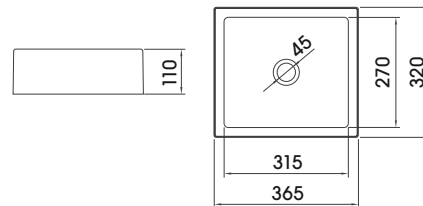

L7400 SQUARE ON-TOP BASIN