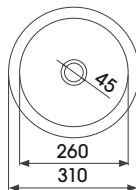

L102C/L102S RECTANGULAR BASIN WITH TAP LEDGE AND TOWEL RAIL / WITHOUT TOWEL RAIL

silver soap tray not included

L86S

WALL-MOUNTED BASINS

33

deca 

L830

drop-in basins

L870

“Distinctive detail infused with contemporary compact design reflects an elegant lifestyle that is both timeless and a creation of grace.”

L1032

L1070

L90

L1032 RECTANGULAR SEMI DROP-IN / ON-TOP BASIN WITH DUAL SIDE TAP LEDGE

*Choose top or left mount for tap ledge

L870 RECTANGULAR DROP-IN BASIN WITH TAP LEDGE

L50 ROUND DROP-IN BASIN

L1056 SQUARE SEMI DROP-IN BASIN

L1170 RECTANGULAR DROP-IN BASIN WITH TAP LEDGE

L65 OVAL DROP-IN BASIN