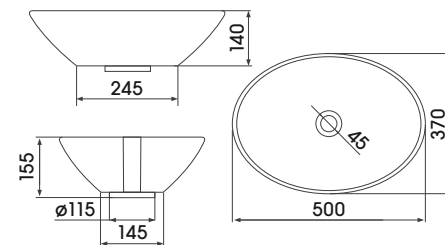

LL73 SQUARE ON-TOP BASIN WITH TAP LEDGE & OVERFLOW

L55 ROUND ON-TOP BASIN

L71 CYLINDRICAL ON-TOP BASIN WITH TAP LEDGE

L68 OVAL ON-TOP BASIN

L73 SQUARE ON-TOP BASIN WITH TAP LEDGE

L69 HALF OVAL ON-TOP BASIN