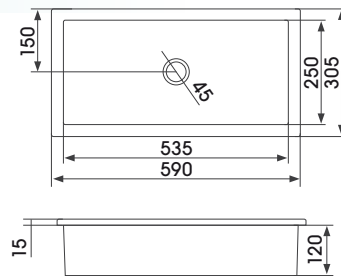

L1271 ROUND DROP-IN BASIN

L700 SQUARE DROP-IN BASIN

L64 OVAL DROP-IN BASIN WITH TAP LEDGE

L1070 RECTANGULAR DROP-IN BASIN

L103 SQUARE DROP-IN BASIN WITH TAP LEDGE

L90 ROUND SEMI DROP-IN OR ON-TOP BASIN WITH TAP LEDGE