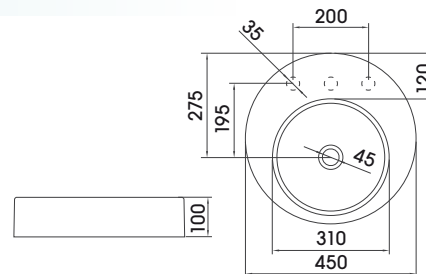

L108 SQUARE ON-TOP BASIN

L1046 SQUARE HIGH BACK ON-TOP BASIN

L7400 SQUARE ON-TOP BASIN

L904 ROUND ON-TOP BASIN WITH TAP LEDGE

L88

ON-TOP BASINS

25

deca 

wall hung basins

L75C

L74C & L75C

L71C

L69 / C69 OVAL BASIN / SEMI PEDESTAL

L71C / L71S BASIN WITH TAP LEDGE & TOWEL RAIL / BASIN WITH TAP LEDGE

L73S SQUARE BASIN WITH TAP LEDGE

L74C/L75C SINGLE WING MASTER BASIN WITH TAP LEDGE AND RIGHT TOWEL RAIL / LEFT TOWEL RAIL