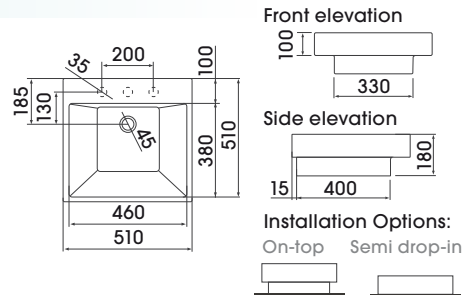

L88 ON-TOP BASIN WITH CONCEALED WASTE SLAB BASIN & TAP LEDGE

L1036 ANGLED ON-TOP ROUND BASIN

L90 ROUND ON-TOP BASIN OR SEMI DROP-IN WITH TAP LEDGE

L1037 CURVED SQUARE ON-TOP BASIN

L92 ROUND ON-TOP BASIN

L93 OVAL ON-TOP BASIN

L94 ON-TOP / SEMI DROP-IN BASIN WITH TAP LEDGE

L95 ON-TOP / SEMI DROP-IN BASIN WITH TAP LEDGE

L98 SQUARE ON-TOP / SEMI DROP-IN BASIN WITH TAP LEDGE

L102 RECTANGULAR ON-TOP BASIN WITH TAP LEDGE

L105 OVAL ON-TOP BASIN WITH TAP LEDGE