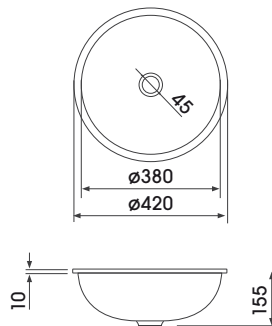

L1271 ROUND DROP-IN BASIN

L700 SQUARE DROP-IN BASIN

L64 OVAL DROP-IN BASIN WITH TAP LEDGE

L1070 RECTANGULAR DROP-IN BASIN

L103 SQUARE DROP-IN BASIN WITH TAP LEDGE

L90 ROUND SEMI DROP-IN OR ON-TOP BASIN WITH TAP LEDGE

L1272 ROUND DROP-IN BASIN WITH TAP LEDGE

L701

underslung basins

L1071

L701

L701

Simple yet striking, reflecting tranquility. Clean lines and organic curves that create the perfect harmony between function and beauty with a splash of elegance.

L41 ROUND BASIN

L37 OVAL BASIN

L56 ROUND BASIN

L59 OVAL BASIN

L1030 ROUNDED SQUARE BASIN

L701 SQUARE BASIN

L1071 RECTANGULAR BASIN

L42 ROUNDED RECTANGULAR BASIN