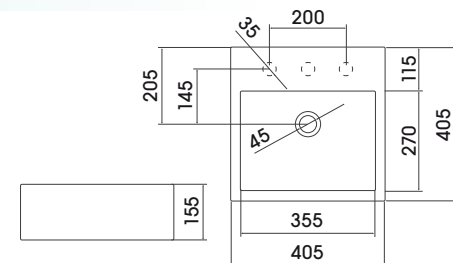

LL73 SQUARE ON-TOP BASIN WITH TAP LEDGE & OVERFLOW

L55 ROUND ON-TOP BASIN

L71 CYLINDRICAL ON-TOP BASIN WITH TAP LEDGE

L68 OVAL ON-TOP BASIN

L73 SQUARE ON-TOP BASIN WITH TAP LEDGE

L69 HALF OVAL ON-TOP BASIN