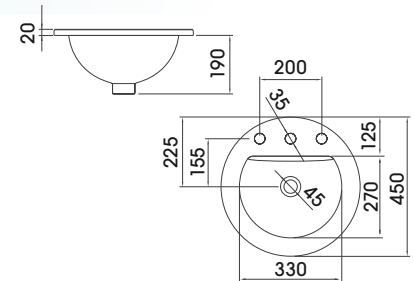

*Choose top or left mount for tap ledge

L870 RECTANGULAR DROP-IN BASIN WITH TAP LEDGE

L50 ROUND DROP-IN BASIN

L1056 SQUARE SEMI DROP-IN BASIN

L1170 RECTANGULAR DROP-IN BASIN WITH TAP LEDGE

L65 OVAL DROP-IN BASIN

L1271 ROUND DROP-IN BASIN

L700 SQUARE DROP-IN BASIN

L64 OVAL DROP-IN BASIN WITH TAP LEDGE

L1070 RECTANGULAR DROP-IN BASIN

L103 SQUARE DROP-IN BASIN WITH TAP LEDGE

L90 ROUND SEMI DROP-IN OR ON-TOP BASIN WITH TAP LEDGE

L1272 ROUND DROP-IN BASIN WITH TAP LEDGE

L701

underslung basins

L1071

L701

L701

Simple yet striking, reflecting tranquility. Clean lines and organic curves that create the perfect harmony between function and beauty with a splash of elegance.