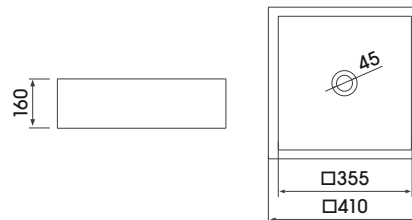

L70 SQUARE ON-TOP BASIN