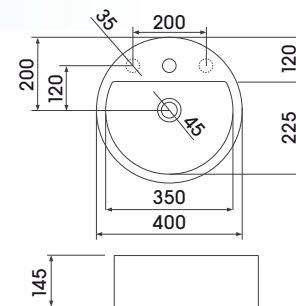

LL73 SQUARE ON-TOP BASIN WITH TAP LEDGE & OVERFLOW

L55 ROUND ON-TOP BASIN

L71 CYLINDRICAL ON-TOP BASIN WITH TAP LEDGE

L68 OVAL ON-TOP BASIN

L73 SQUARE ON-TOP BASIN WITH TAP LEDGE

L69 HALF OVAL ON-TOP BASIN