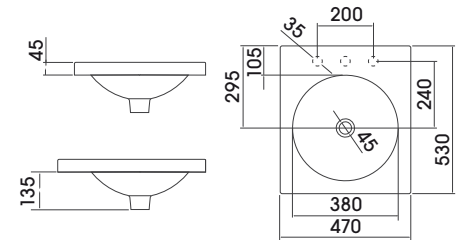

L1271 ROUND DROP-IN BASIN

L700 SQUARE DROP-IN BASIN

L64 OVAL DROP-IN BASIN WITH TAP LEDGE

L1070 RECTANGULAR DROP-IN BASIN

L103 SQUARE DROP-IN BASIN WITH TAP LEDGE

L90 ROUND SEMI DROP-IN OR ON-TOP BASIN WITH TAP LEDGE