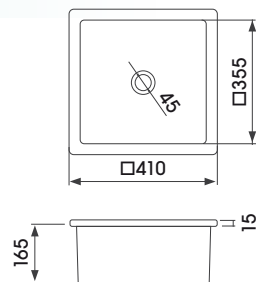

*Choose top or left mount for tap ledge

L870 RECTANGULAR DROP-IN BASIN WITH TAP LEDGE

L50 ROUND DROP-IN BASIN

L1056 SQUARE SEMI DROP-IN BASIN

L1170 RECTANGULAR DROP-IN BASIN WITH TAP LEDGE

L65 OVAL DROP-IN BASIN

L1271 ROUND DROP-IN BASIN

L700 SQUARE DROP-IN BASIN

L64 OVAL DROP-IN BASIN WITH TAP LEDGE

L1070 RECTANGULAR DROP-IN BASIN

L103 SQUARE DROP-IN BASIN WITH TAP LEDGE

L90 ROUND SEMI DROP-IN OR ON-TOP BASIN WITH TAP LEDGE