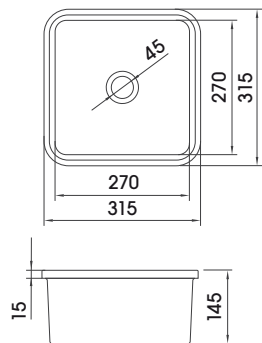

L1271 ROUND DROP-IN BASIN

L700 SQUARE DROP-IN BASIN

L64 OVAL DROP-IN BASIN WITH TAP LEDGE

L1070 RECTANGULAR DROP-IN BASIN

L103 SQUARE DROP-IN BASIN WITH TAP LEDGE

L90 ROUND SEMI DROP-IN OR ON-TOP BASIN WITH TAP LEDGE

L1272 ROUND DROP-IN BASIN WITH TAP LEDGE

L701

underslung basins

L1071

L701

L701

Simple yet striking, reflecting tranquility. Clean lines and organic curves that create the perfect harmony between function and beauty with a splash of elegance.

L41 ROUND BASIN

L37 OVAL BASIN

L56 ROUND BASIN

L59 OVAL BASIN

L1030 ROUNDED SQUARE BASIN

L701 SQUARE BASIN

L1071 RECTANGULAR BASIN

L42 ROUNDED RECTANGULAR BASIN