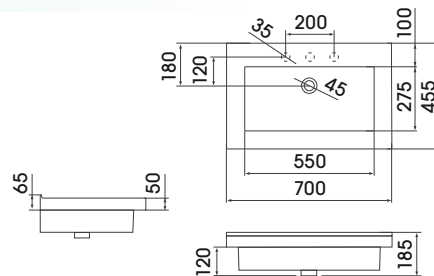

wall hung basins

L75C

L74C & L75C

L71C

L69 / C69 OVAL BASIN / SEMI PEDESTAL

L71C / L71S BASIN WITH TAP LEDGE & TOWEL RAIL / BASIN WITH TAP LEDGE

L73S SQUARE BASIN WITH TAP LEDGE

L74C/L75C SINGLE WING MASTER BASIN WITH TAP LEDGE AND RIGHT TOWEL RAIL / LEFT TOWEL RAIL

L86S/L87S/L88S CONCEALED WASTE SLAB BASIN WITH TAP LEDGE - AVAILABLE IN 3 DIFFERENT WIDTHS

L86S

L87S

L88S

All 3 basins are identical except for their width

L100 ORGANIC SHAPE BASIN

L94S RECTANGULAR BASIN WITH TAP LEDGE