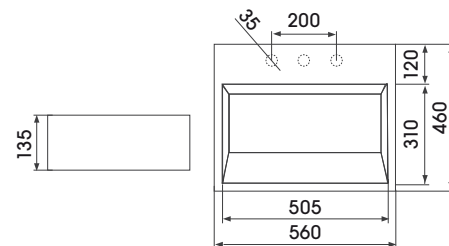

L70 SQUARE ON-TOP BASIN

L86 ON-TOP BASIN WITH CONCEALED WASTE SLAB BASIN & TAP LEDGE

L1057 ROUND CORNERED ON-TOP BASIN WITH TAP LEDGE

L87 ON-TOP BASIN WITH CONCEALED WASTE SLAB & TAP LEDGE

L1034 SOFT TRIANGULAR ON-TOP BASIN