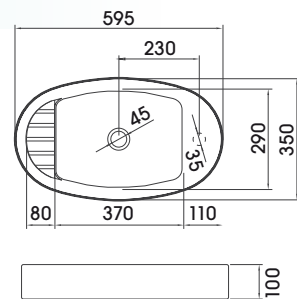

L94 ON-TOP / SEMI DROP-IN BASIN WITH TAP LEDGE

L95 ON-TOP / SEMI DROP-IN BASIN WITH TAP LEDGE

L98 SQUARE ON-TOP / SEMI DROP-IN BASIN WITH TAP LEDGE

L102 RECTANGULAR ON-TOP BASIN WITH TAP LEDGE

L105 OVAL ON-TOP BASIN WITH TAP LEDGE

L106 OVAL ON-TOP BASIN

L107 RECTANGULAR ON-TOP BASIN

L125 SOFT OVAL SHAPED ON-TOP BASIN WITH TAP LEDGE

L1038 OVAL ON-TOP BASIN WITH TAP LEDGE

L1059 ROUND ON-TOP BASIN

L1045 OVAL ON-TOP BASIN WITH WOOD DETAIL AND TAP LEDGE

L108 SQUARE ON-TOP BASIN

L1046 SQUARE HIGH BACK ON-TOP BASIN

L7400 SQUARE ON-TOP BASIN

L904 ROUND ON-TOP BASIN WITH TAP LEDGE

L88

ON-TOP BASINS

25

deca 