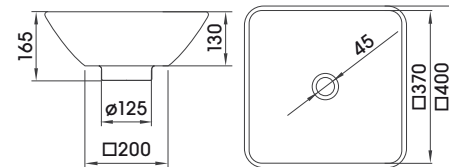

L88 ON-TOP BASIN WITH CONCEALED WASTE SLAB BASIN & TAP LEDGE

L1036 ANGLED ON-TOP ROUND BASIN

L90 ROUND ON-TOP BASIN OR SEMI DROP-IN WITH TAP LEDGE

L1037 CURVED SQUARE ON-TOP BASIN

L92 ROUND ON-TOP BASIN

L93 OVAL ON-TOP BASIN

L94 ON-TOP / SEMI DROP-IN BASIN WITH TAP LEDGE

L95 ON-TOP / SEMI DROP-IN BASIN WITH TAP LEDGE

L98 SQUARE ON-TOP / SEMI DROP-IN BASIN WITH TAP LEDGE

L102 RECTANGULAR ON-TOP BASIN WITH TAP LEDGE

L105 OVAL ON-TOP BASIN WITH TAP LEDGE