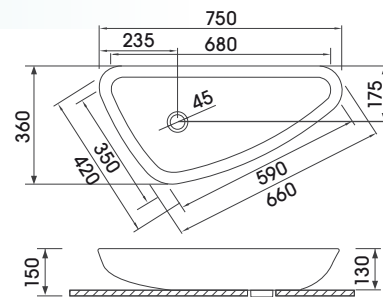

LL73 SQUARE ON-TOP BASIN WITH TAP LEDGE & OVERFLOW

L55 ROUND ON-TOP BASIN

L71 CYLINDRICAL ON-TOP BASIN WITH TAP LEDGE

L68 OVAL ON-TOP BASIN

L73 SQUARE ON-TOP BASIN WITH TAP LEDGE

L69 HALF OVAL ON-TOP BASIN

L70 SQUARE ON-TOP BASIN

L86 ON-TOP BASIN WITH CONCEALED WASTE SLAB BASIN & TAP LEDGE

L1057 ROUND CORNERED ON-TOP BASIN WITH TAP LEDGE

L87 ON-TOP BASIN WITH CONCEALED WASTE SLAB & TAP LEDGE

L1034 SOFT TRIANGULAR ON-TOP BASIN

L88 ON-TOP BASIN WITH CONCEALED WASTE SLAB BASIN & TAP LEDGE

L1036 ANGLED ON-TOP ROUND BASIN

L90 ROUND ON-TOP BASIN OR SEMI DROP-IN WITH TAP LEDGE

L1037 CURVED SQUARE ON-TOP BASIN

L92 ROUND ON-TOP BASIN

L93 OVAL ON-TOP BASIN

L94 ON-TOP / SEMI DROP-IN BASIN WITH TAP LEDGE

L95 ON-TOP / SEMI DROP-IN BASIN WITH TAP LEDGE

L98 SQUARE ON-TOP / SEMI DROP-IN BASIN WITH TAP LEDGE

L102 RECTANGULAR ON-TOP BASIN WITH TAP LEDGE

L105 OVAL ON-TOP BASIN WITH TAP LEDGE