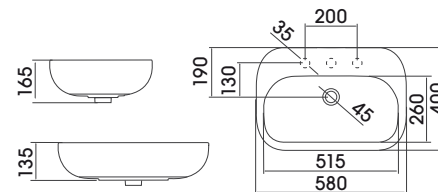

L125 SOFT OVAL SHAPED ON-TOP BASIN WITH TAP LEDGE