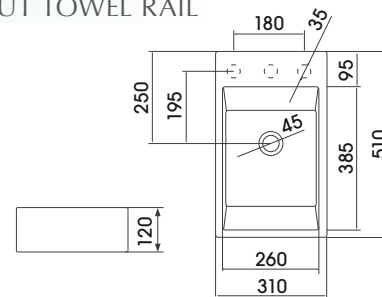

wall hung basins

L75C

L74C & L75C

L71C

L69 / C69 OVAL BASIN / SEMI PEDESTAL

L71C / L71S BASIN WITH TAP LEDGE & TOWEL RAIL / BASIN WITH TAP LEDGE

L73S SQUARE BASIN WITH TAP LEDGE

L74C/L75C SINGLE WING MASTER BASIN WITH TAP LEDGE AND RIGHT TOWEL RAIL / LEFT TOWEL RAIL

L86S/L87S/L88S CONCEALED WASTE SLAB BASIN WITH TAP LEDGE - AVAILABLE IN 3 DIFFERENT WIDTHS

L86S

L87S

L88S

All 3 basins are identical except for their width

L100 ORGANIC SHAPE BASIN

L94S RECTANGULAR BASIN WITH TAP LEDGE

L102C/L102S RECTANGULAR BASIN WITH TAP LEDGE AND TOWEL RAIL / WITHOUT TOWEL RAIL

silver soap tray not included

L86S

WALL-MOUNTED BASINS

33

deca 

L830

drop-in basins