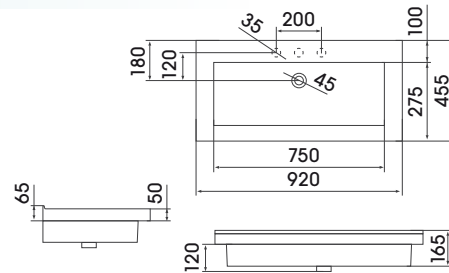

L88 ON-TOP BASIN WITH CONCEALED WASTE SLAB BASIN & TAP LEDGE

L1036 ANGLED ON-TOP ROUND BASIN

L90 ROUND ON-TOP BASIN OR SEMI DROP-IN WITH TAP LEDGE

L1037 CURVED SQUARE ON-TOP BASIN

L92 ROUND ON-TOP BASIN

L93 OVAL ON-TOP BASIN

L94 ON-TOP / SEMI DROP-IN BASIN WITH TAP LEDGE

L95 ON-TOP / SEMI DROP-IN BASIN WITH TAP LEDGE

L98 SQUARE ON-TOP / SEMI DROP-IN BASIN WITH TAP LEDGE

L102 RECTANGULAR ON-TOP BASIN WITH TAP LEDGE

L105 OVAL ON-TOP BASIN WITH TAP LEDGE