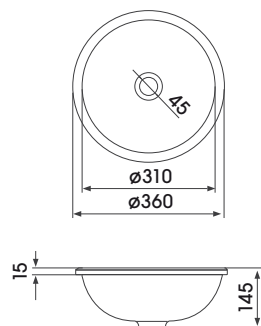

L41 ROUND BASIN