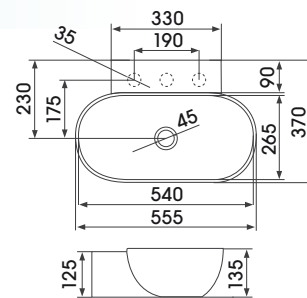

L88 ON-TOP BASIN WITH CONCEALED WASTE SLAB BASIN & TAP LEDGE

L1036 ANGLED ON-TOP ROUND BASIN

L90 ROUND ON-TOP BASIN OR SEMI DROP-IN WITH TAP LEDGE

L1037 CURVED SQUARE ON-TOP BASIN

L92 ROUND ON-TOP BASIN

L93 OVAL ON-TOP BASIN

L94 ON-TOP / SEMI DROP-IN BASIN WITH TAP LEDGE

L95 ON-TOP / SEMI DROP-IN BASIN WITH TAP LEDGE

L98 SQUARE ON-TOP / SEMI DROP-IN BASIN WITH TAP LEDGE

L102 RECTANGULAR ON-TOP BASIN WITH TAP LEDGE

L105 OVAL ON-TOP BASIN WITH TAP LEDGE