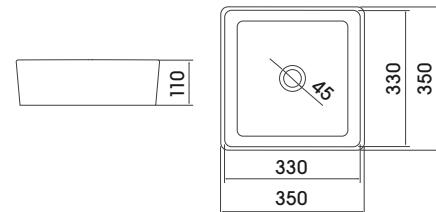

L94 ON-TOP / SEMI DROP-IN BASIN WITH TAP LEDGE

L95 ON-TOP / SEMI DROP-IN BASIN WITH TAP LEDGE

L98 SQUARE ON-TOP / SEMI DROP-IN BASIN WITH TAP LEDGE

L102 RECTANGULAR ON-TOP BASIN WITH TAP LEDGE

L105 OVAL ON-TOP BASIN WITH TAP LEDGE

L106 OVAL ON-TOP BASIN

L107 RECTANGULAR ON-TOP BASIN

L125 SOFT OVAL SHAPED ON-TOP BASIN WITH TAP LEDGE

L1038 OVAL ON-TOP BASIN WITH TAP LEDGE

L1059 ROUND ON-TOP BASIN

L1045 OVAL ON-TOP BASIN WITH WOOD DETAIL AND TAP LEDGE

L108 SQUARE ON-TOP BASIN

L1046 SQUARE HIGH BACK ON-TOP BASIN

L7400 SQUARE ON-TOP BASIN

L904 ROUND ON-TOP BASIN WITH TAP LEDGE

L88

ON-TOP BASINS

25

deca 