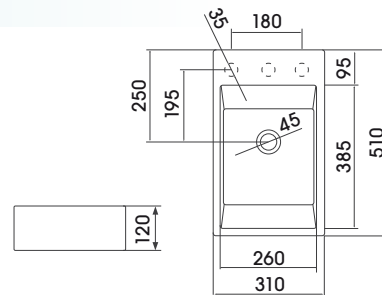

L94 ON-TOP / SEMI DROP-IN BASIN WITH TAP LEDGE

L95 ON-TOP / SEMI DROP-IN BASIN WITH TAP LEDGE

L98 SQUARE ON-TOP / SEMI DROP-IN BASIN WITH TAP LEDGE

L102 RECTANGULAR ON-TOP BASIN WITH TAP LEDGE

L105 OVAL ON-TOP BASIN WITH TAP LEDGE