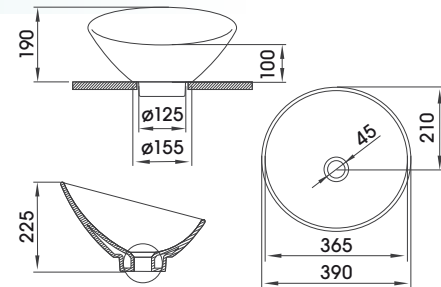

LL73 SQUARE ON-TOP BASIN WITH TAP LEDGE & OVERFLOW

L55 ROUND ON-TOP BASIN

L71 CYLINDRICAL ON-TOP BASIN WITH TAP LEDGE

L68 OVAL ON-TOP BASIN

L73 SQUARE ON-TOP BASIN WITH TAP LEDGE

L69 HALF OVAL ON-TOP BASIN

L70 SQUARE ON-TOP BASIN

L86 ON-TOP BASIN WITH CONCEALED WASTE SLAB BASIN & TAP LEDGE

L1057 ROUND CORNERED ON-TOP BASIN WITH TAP LEDGE

L87 ON-TOP BASIN WITH CONCEALED WASTE SLAB & TAP LEDGE

L1034 SOFT TRIANGULAR ON-TOP BASIN

L88 ON-TOP BASIN WITH CONCEALED WASTE SLAB BASIN & TAP LEDGE

L1036 ANGLED ON-TOP ROUND BASIN

L90 ROUND ON-TOP BASIN OR SEMI DROP-IN WITH TAP LEDGE

L1037 CURVED SQUARE ON-TOP BASIN

L92 ROUND ON-TOP BASIN

L93 OVAL ON-TOP BASIN