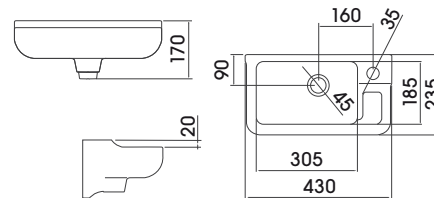

wall hung basins

L75C

L74C & L75C

L71C

L69 / C69 OVAL BASIN / SEMI PEDESTAL

L71C / L71S BASIN WITH TAP LEDGE & TOWEL RAIL / BASIN WITH TAP LEDGE

L73S SQUARE BASIN WITH TAP LEDGE

L74C/L75C SINGLE WING MASTER BASIN WITH TAP LEDGE AND RIGHT TOWEL RAIL / LEFT TOWEL RAIL

L86S/L87S/L88S CONCEALED WASTE SLAB BASIN WITH TAP LEDGE - AVAILABLE IN 3 DIFFERENT WIDTHS

L86S

L87S

L88S

All 3 basins are identical except for their width

L100 ORGANIC SHAPE BASIN

L94S RECTANGULAR BASIN WITH TAP LEDGE

L102C/L102S RECTANGULAR BASIN WITH TAP LEDGE AND TOWEL RAIL / WITHOUT TOWEL RAIL

silver soap tray not included

L86S

WALL-MOUNTED BASINS

33

deca 

L830

drop-in basins