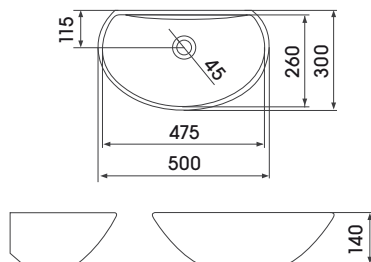

LL73 SQUARE ON-TOP BASIN WITH TAP LEDGE & OVERFLOW

L55 ROUND ON-TOP BASIN

L71 CYLINDRICAL ON-TOP BASIN WITH TAP LEDGE

L68 OVAL ON-TOP BASIN

L73 SQUARE ON-TOP BASIN WITH TAP LEDGE

L69 HALF OVAL ON-TOP BASIN