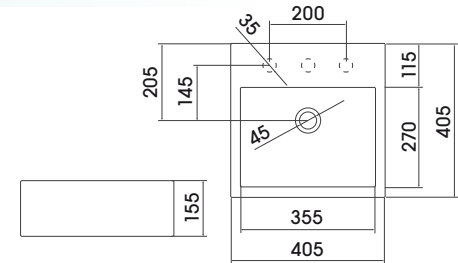

wall hung basins

L75C

L74C & L75C

L71C

L69 / C69 OVAL BASIN / SEMI PEDESTAL

L71C / L71S BASIN WITH TAP LEDGE & TOWEL RAIL / BASIN WITH TAP LEDGE

L73S SQUARE BASIN WITH TAP LEDGE

L74C/L75C SINGLE WING MASTER BASIN WITH TAP LEDGE AND RIGHT TOWEL RAIL / LEFT TOWEL RAIL

L86S/L87S/L88S CONCEALED WASTE SLAB BASIN WITH TAP LEDGE - AVAILABLE IN 3 DIFFERENT WIDTHS

L86S

L87S

L88S

All 3 basins are identical except for their width

L100 ORGANIC SHAPE BASIN

L94S RECTANGULAR BASIN WITH TAP LEDGE