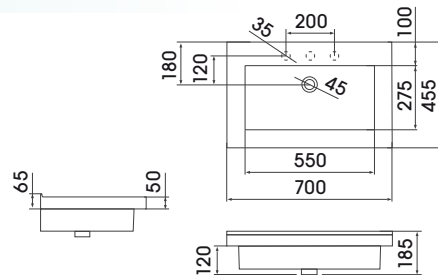

L88 ON-TOP BASIN WITH CONCEALED WASTE SLAB BASIN & TAP LEDGE

L1036 ANGLED ON-TOP ROUND BASIN

L90 ROUND ON-TOP BASIN OR SEMI DROP-IN WITH TAP LEDGE

L1037 CURVED SQUARE ON-TOP BASIN

L92 ROUND ON-TOP BASIN

L93 OVAL ON-TOP BASIN

L94 ON-TOP / SEMI DROP-IN BASIN WITH TAP LEDGE

L95 ON-TOP / SEMI DROP-IN BASIN WITH TAP LEDGE

L98 SQUARE ON-TOP / SEMI DROP-IN BASIN WITH TAP LEDGE

L102 RECTANGULAR ON-TOP BASIN WITH TAP LEDGE

L105 OVAL ON-TOP BASIN WITH TAP LEDGE