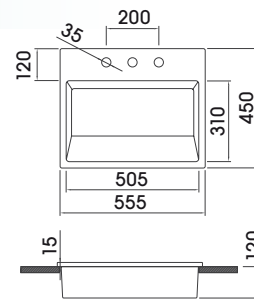

L102C/L102S RECTANGULAR BASIN WITH TAP LEDGE AND TOWEL RAIL / WITHOUT TOWEL RAIL

silver soap tray not included

L86S

WALL-MOUNTED BASINS

33

deca 

L830

drop-in basins

L870

“Distinctive detail infused with contemporary compact design reflects an elegant lifestyle that is both timeless and a creation of grace.”

L1032

L1070

L90

L1032 RECTANGULAR SEMI DROP-IN / ON-TOP BASIN WITH DUAL SIDE TAP LEDGE

*Choose top or left mount for tap ledge

L870 RECTANGULAR DROP-IN BASIN WITH TAP LEDGE

L50 ROUND DROP-IN BASIN

L1056 SQUARE SEMI DROP-IN BASIN

L1170 RECTANGULAR DROP-IN BASIN WITH TAP LEDGE

L65 OVAL DROP-IN BASIN