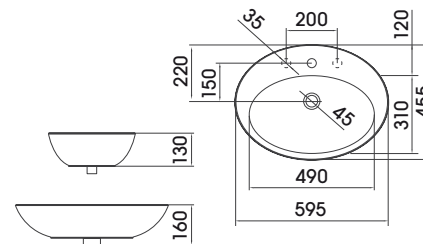

L94 ON-TOP / SEMI DROP-IN BASIN WITH TAP LEDGE

L95 ON-TOP / SEMI DROP-IN BASIN WITH TAP LEDGE

L98 SQUARE ON-TOP / SEMI DROP-IN BASIN WITH TAP LEDGE

L102 RECTANGULAR ON-TOP BASIN WITH TAP LEDGE

L105 OVAL ON-TOP BASIN WITH TAP LEDGE

L106 OVAL ON-TOP BASIN

L107 RECTANGULAR ON-TOP BASIN

L125 SOFT OVAL SHAPED ON-TOP BASIN WITH TAP LEDGE

L1038 OVAL ON-TOP BASIN WITH TAP LEDGE

L1059 ROUND ON-TOP BASIN

L1045 OVAL ON-TOP BASIN WITH WOOD DETAIL AND TAP LEDGE

L108 SQUARE ON-TOP BASIN

L1046 SQUARE HIGH BACK ON-TOP BASIN

L7400 SQUARE ON-TOP BASIN

L904 ROUND ON-TOP BASIN WITH TAP LEDGE

L88

ON-TOP BASINS

25

deca 