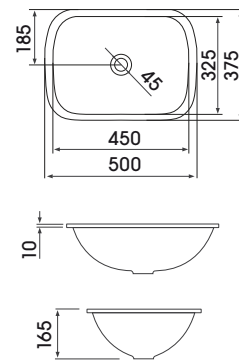

L1272 ROUND DROP-IN BASIN WITH TAP LEDGE

L701

underslung basins

L1071

L701

L701

Simple yet striking, reflecting tranquility. Clean lines and organic curves that create the perfect harmony between function and beauty with a splash of elegance.

L41 ROUND BASIN

L37 OVAL BASIN

L56 ROUND BASIN

L59 OVAL BASIN

L1030 ROUNDED SQUARE BASIN

L701 SQUARE BASIN

L1071 RECTANGULAR BASIN

L42 ROUNDED RECTANGULAR BASIN