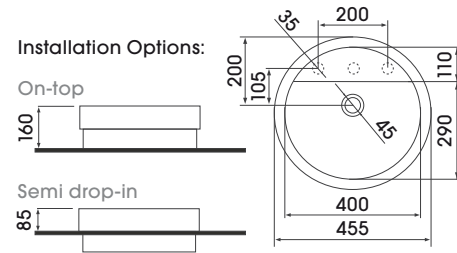

L90 ROUND ON-TOP BASIN OR SEMI DROP-IN WITH TAP LEDGE