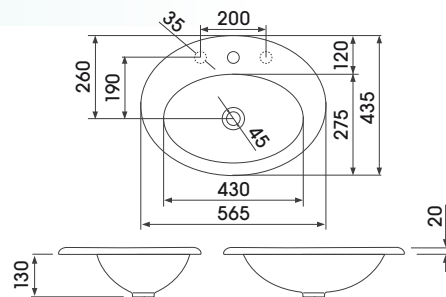

*Choose top or left mount for tap ledge

L870 RECTANGULAR DROP-IN BASIN WITH TAP LEDGE

L50 ROUND DROP-IN BASIN

L1056 SQUARE SEMI DROP-IN BASIN

L1170 RECTANGULAR DROP-IN BASIN WITH TAP LEDGE

L65 OVAL DROP-IN BASIN

L1271 ROUND DROP-IN BASIN

L700 SQUARE DROP-IN BASIN

L64 OVAL DROP-IN BASIN WITH TAP LEDGE

L1070 RECTANGULAR DROP-IN BASIN

L103 SQUARE DROP-IN BASIN WITH TAP LEDGE

L90 ROUND SEMI DROP-IN OR ON-TOP BASIN WITH TAP LEDGE