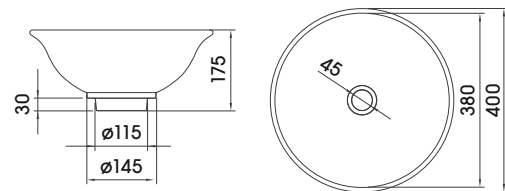

L94 ON-TOP / SEMI DROP-IN BASIN WITH TAP LEDGE

L95 ON-TOP / SEMI DROP-IN BASIN WITH TAP LEDGE

L98 SQUARE ON-TOP / SEMI DROP-IN BASIN WITH TAP LEDGE

L102 RECTANGULAR ON-TOP BASIN WITH TAP LEDGE

L105 OVAL ON-TOP BASIN WITH TAP LEDGE

L106 OVAL ON-TOP BASIN

L107 RECTANGULAR ON-TOP BASIN

L125 SOFT OVAL SHAPED ON-TOP BASIN WITH TAP LEDGE

L1038 OVAL ON-TOP BASIN WITH TAP LEDGE

L1059 ROUND ON-TOP BASIN

L1045 OVAL ON-TOP BASIN WITH WOOD DETAIL AND TAP LEDGE

L108 SQUARE ON-TOP BASIN

L1046 SQUARE HIGH BACK ON-TOP BASIN

L7400 SQUARE ON-TOP BASIN

L904 ROUND ON-TOP BASIN WITH TAP LEDGE

L88

ON-TOP BASINS

25

deca 