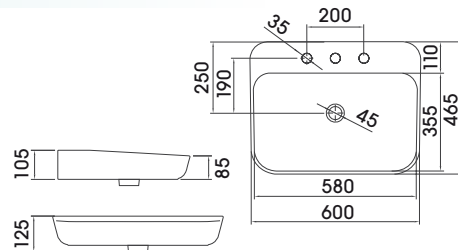

L1057 ROUND CORNERED ON-TOP BASIN WITH TAP LEDGE