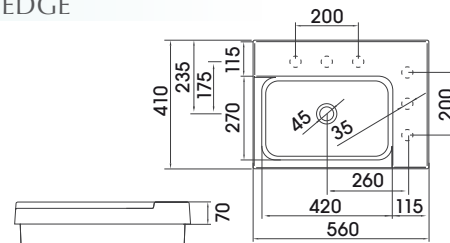

L102C/L102S RECTANGULAR BASIN WITH TAP LEDGE AND TOWEL RAIL / WITHOUT TOWEL RAIL

silver soap tray not included

L86S

WALL-MOUNTED BASINS

33

deca 

L830

drop-in basins

L870

“Distinctive detail infused with contemporary compact design reflects an elegant lifestyle that is both timeless and a creation of grace.”

L1032

L1070

L90

L1032 RECTANGULAR SEMI DROP-IN / ON-TOP BASIN WITH DUAL SIDE TAP LEDGE

*Choose top or left mount for tap ledge

L870 RECTANGULAR DROP-IN BASIN WITH TAP LEDGE

L50 ROUND DROP-IN BASIN

L1056 SQUARE SEMI DROP-IN BASIN

L1170 RECTANGULAR DROP-IN BASIN WITH TAP LEDGE

L65 OVAL DROP-IN BASIN