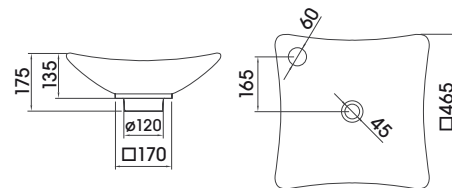

Winner of the iF Design Award

L86

L107

L88

L1038

L1036

Winner of the iF Design Award

L1039 ORGANIC SHAPED ON-TOP BASIN

LL73 SQUARE ON-TOP BASIN WITH TAP LEDGE & OVERFLOW

L55 ROUND ON-TOP BASIN

L71 CYLINDRICAL ON-TOP BASIN WITH TAP LEDGE

L68 OVAL ON-TOP BASIN

L73 SQUARE ON-TOP BASIN WITH TAP LEDGE

L69 HALF OVAL ON-TOP BASIN