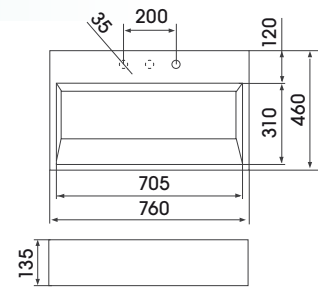

L88 ON-TOP BASIN WITH CONCEALED WASTE SLAB BASIN & TAP LEDGE