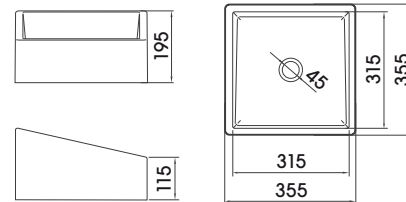

L94 ON-TOP / SEMI DROP-IN BASIN WITH TAP LEDGE

L95 ON-TOP / SEMI DROP-IN BASIN WITH TAP LEDGE

L98 SQUARE ON-TOP / SEMI DROP-IN BASIN WITH TAP LEDGE

L102 RECTANGULAR ON-TOP BASIN WITH TAP LEDGE

L105 OVAL ON-TOP BASIN WITH TAP LEDGE

L106 OVAL ON-TOP BASIN

L107 RECTANGULAR ON-TOP BASIN

L125 SOFT OVAL SHAPED ON-TOP BASIN WITH TAP LEDGE

L1038 OVAL ON-TOP BASIN WITH TAP LEDGE

L1059 ROUND ON-TOP BASIN

L1045 OVAL ON-TOP BASIN WITH WOOD DETAIL AND TAP LEDGE

L108 SQUARE ON-TOP BASIN

L1046 SQUARE HIGH BACK ON-TOP BASIN

L7400 SQUARE ON-TOP BASIN

L904 ROUND ON-TOP BASIN WITH TAP LEDGE

L88

ON-TOP BASINS

25

deca 